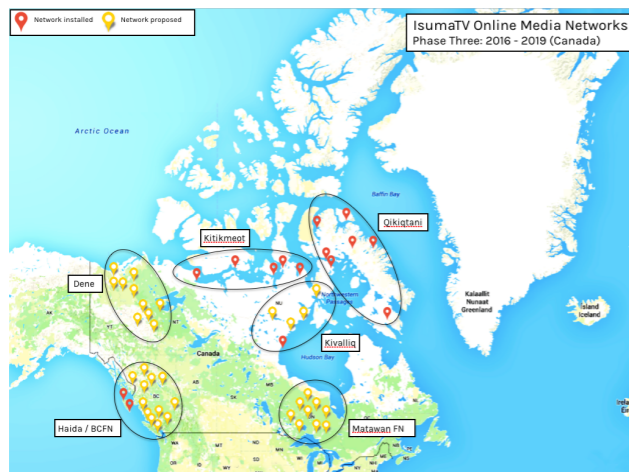

MAINTAIN IsumaTV Network User Fees

CAD$1,500/month (starts in Year Two)

Local broadcast and digital projection rights to all IsumaTV programming, internet service for 2 local servers, TV channel and WiFi, system management and technical support.