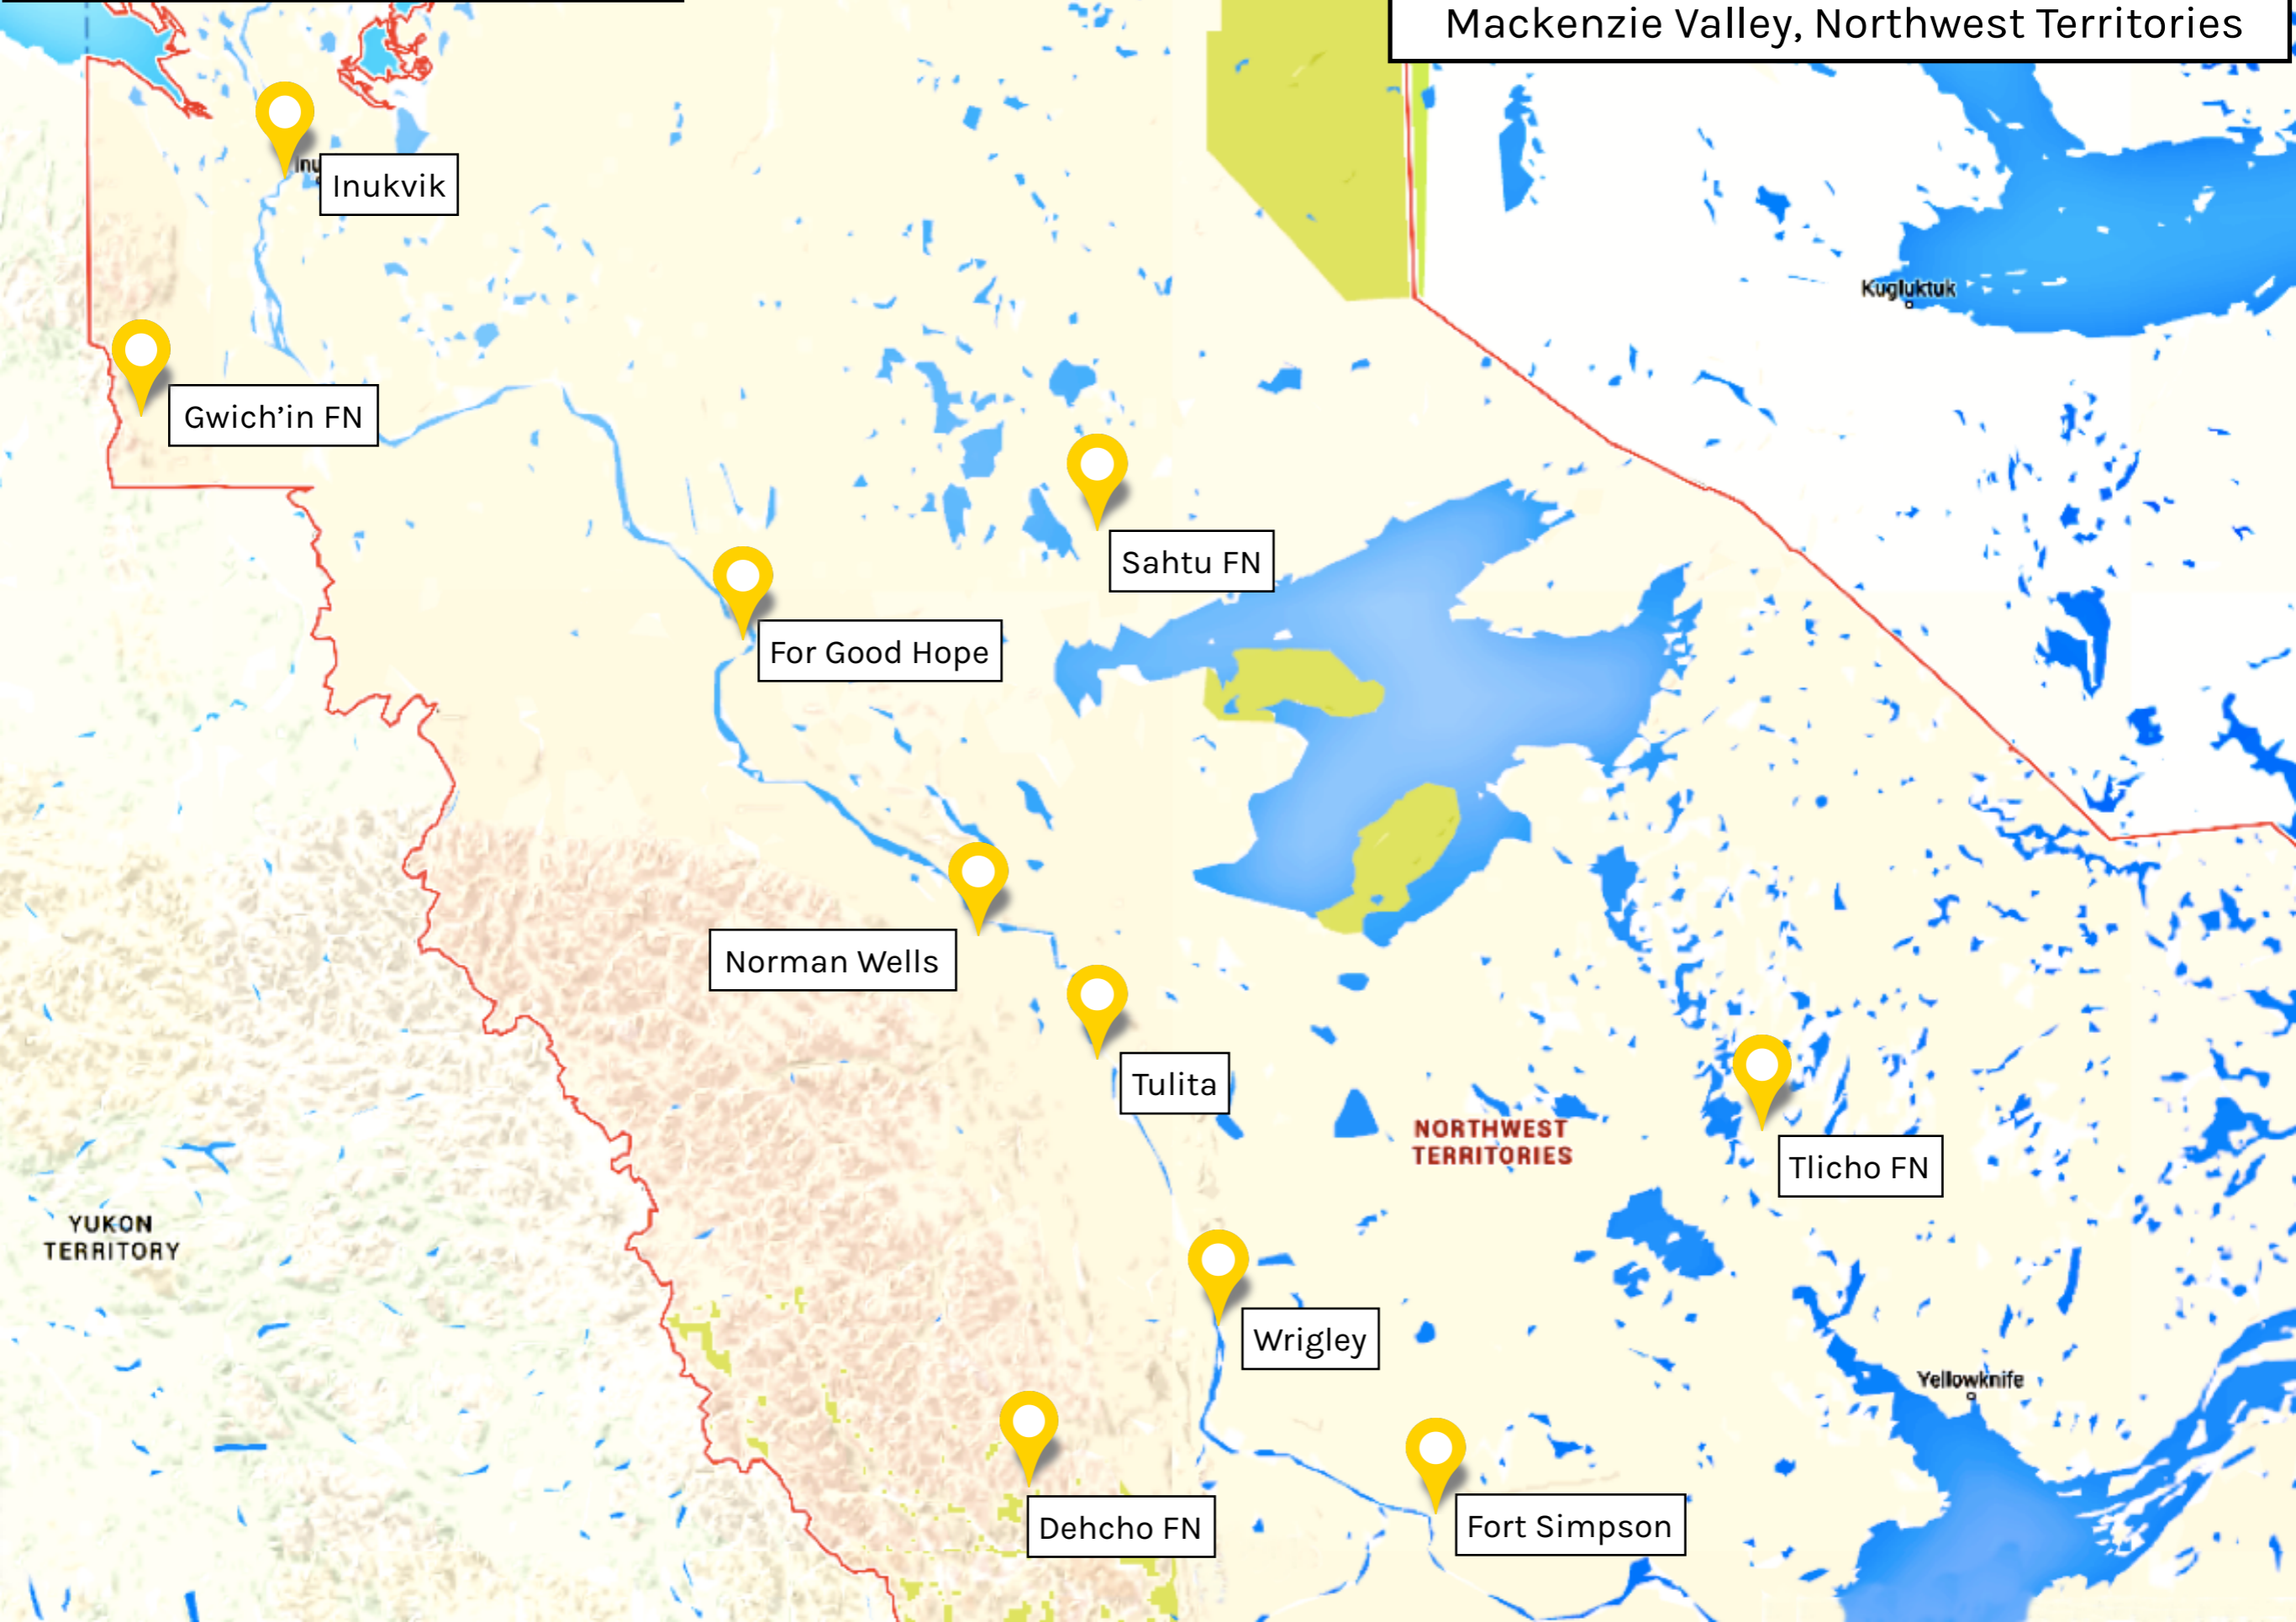

Hudson Bay Region, Nunavut

 Network installed  Network proposed

Nunavik Internet TV

Kativik Region, Quebec

Ivujivik

Salluit

Kangiqsujaq

Akulivik

Umiujaq

Kuujjuarapik/Whapmagoostui

Network installed  Network proposed 

Matawan Internet TV

Ring of Fire, Northern Ontario

Network installed  Network proposed 

Dene Internet TV

Mackenzie Valley, Northwest Territories

Network installed Network proposed

Haida / BCFN Internet TV Northern British Columbia

Haida Old Masset

Haida Skidegate

Metlakatla

Takla

Nak'azdli

Nadleh Whut'en

BRITISH COLUMBIA

Prince George

Mackenzie

Kitsault

Hazelton

Island

Ketchikan

Metlakatla