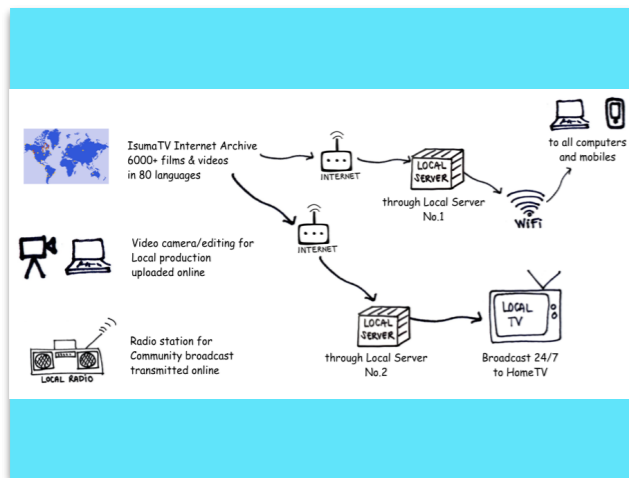

CONNECT IsumaTV Network, your community

CAD$75,000 (Price 2016)

Installation of 2 IsumaTV internet local servers, 24/7 TV channel, free Wifi network with relays, Radio online, Video Camera/editing and digital projection kit, Web channel set-up for Community Hub; Installation pays for 12 months of Network User Fees including broadcast rights, internet service, system management and technical support.