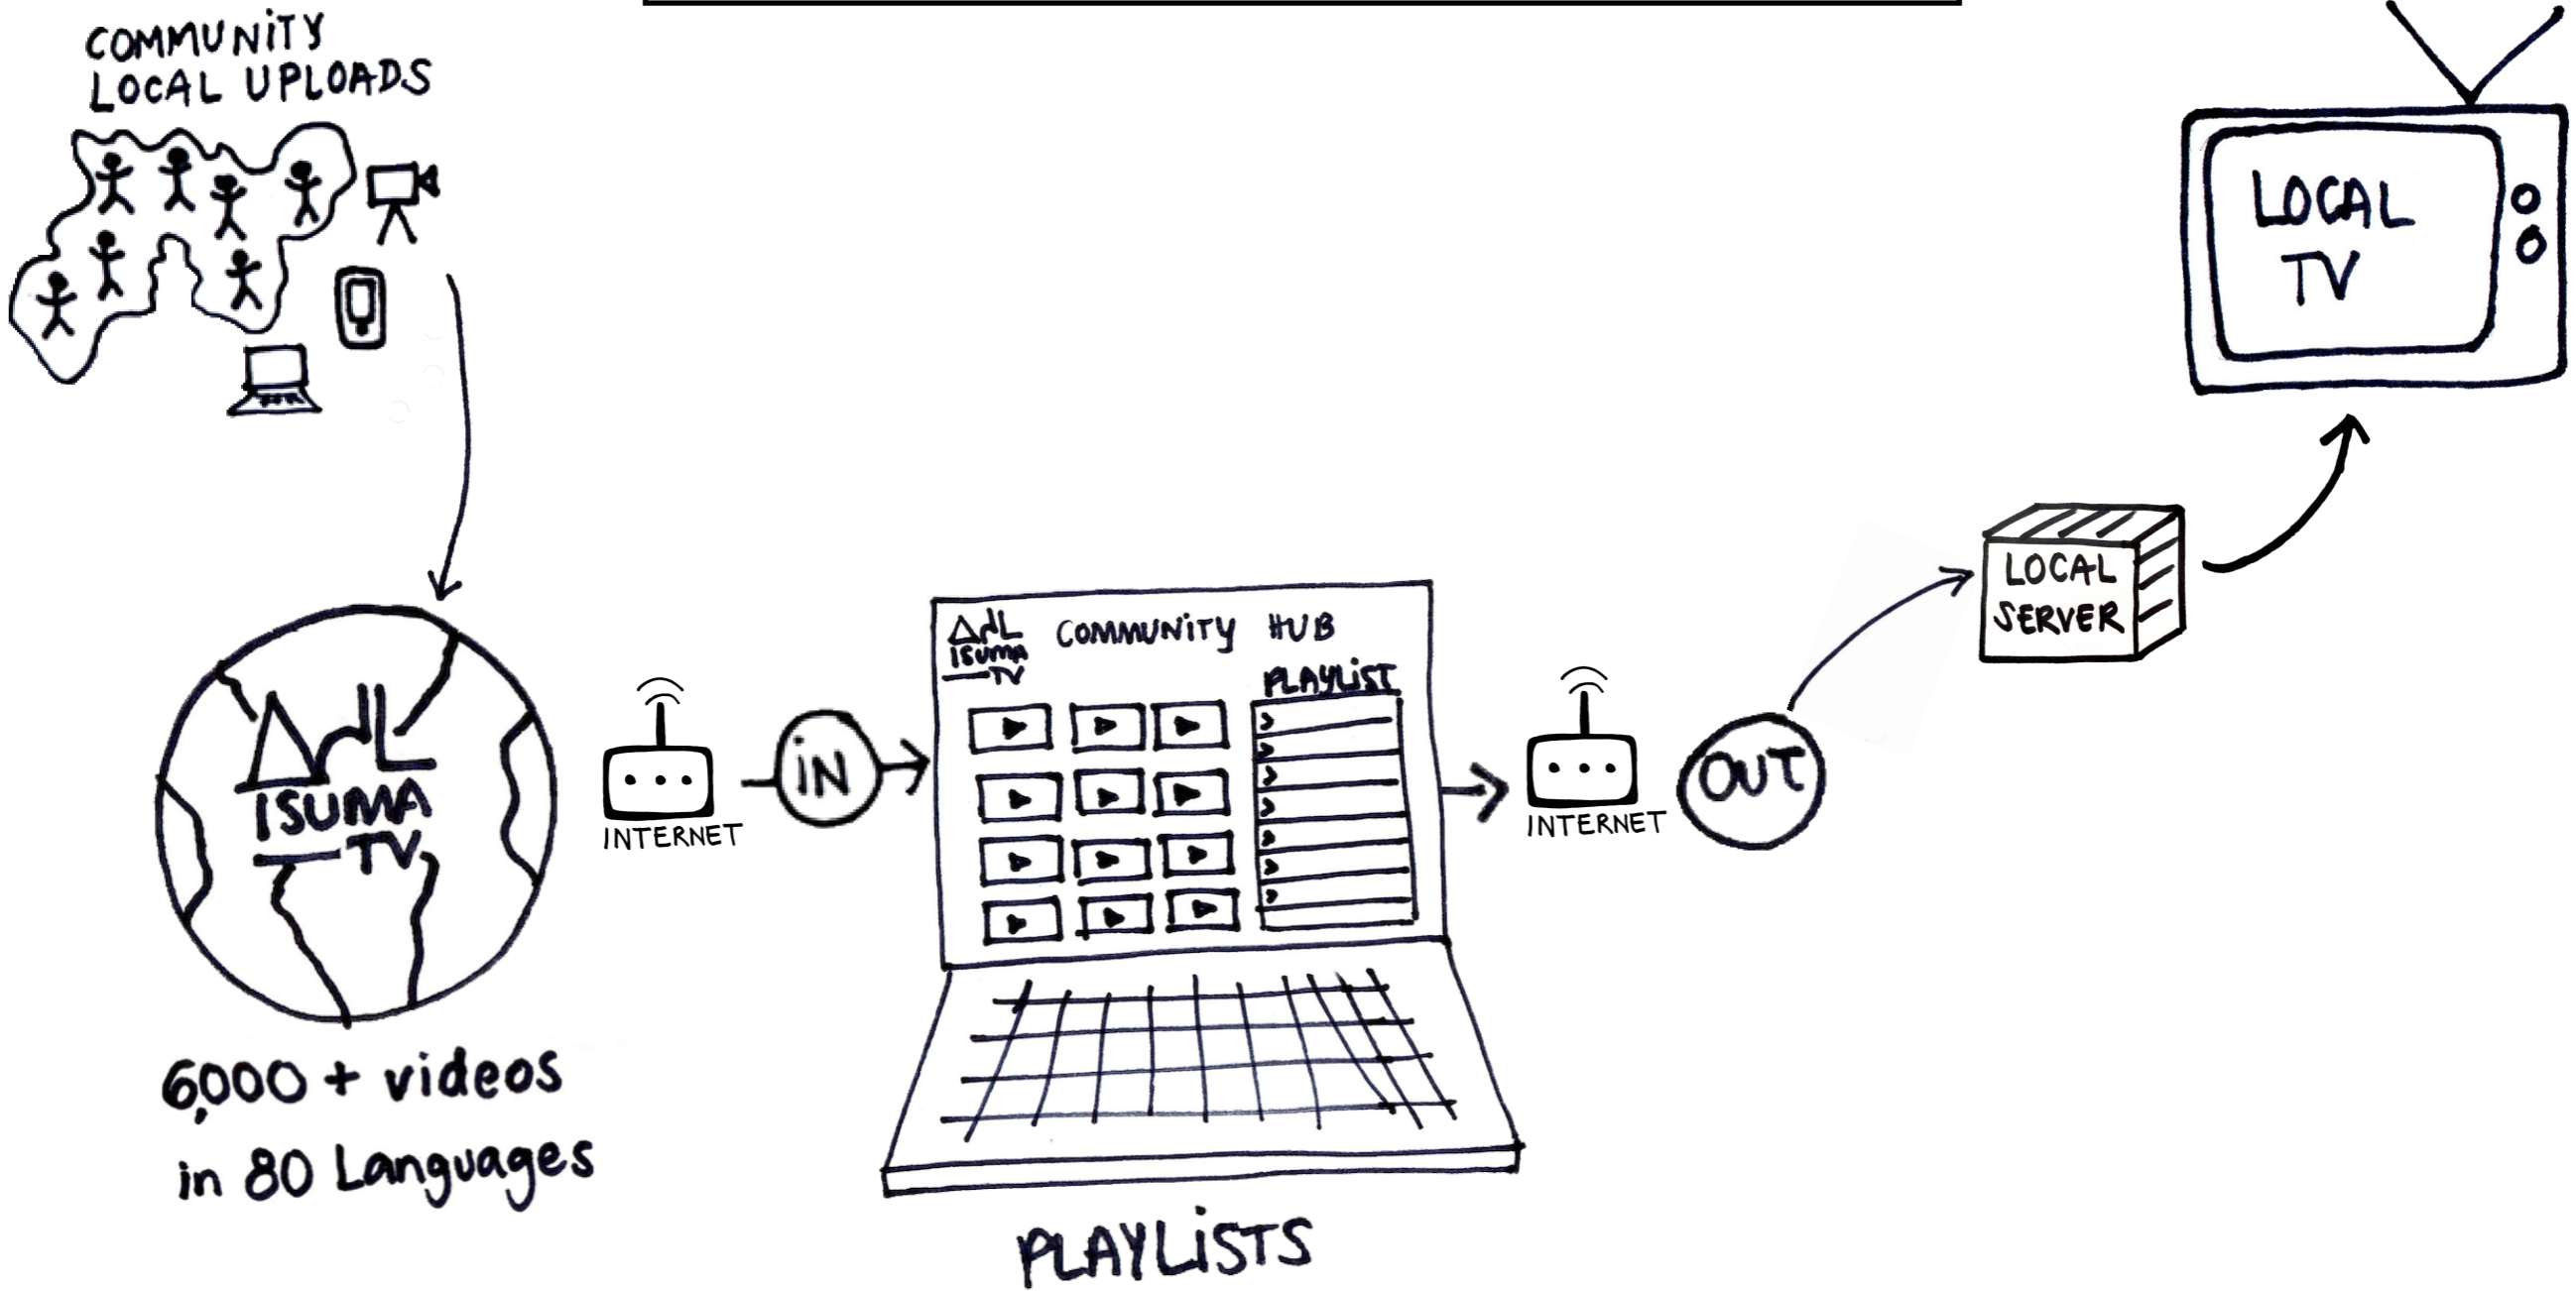

to cinema projections

How does the system work?

Broadcast Community TV Channel 24/7
Choose IsumaTV Programs + Local Videos

IsumaTV WiFi Network
Watch high-speed videos, unlimited Bandwidth

Community Radio Online