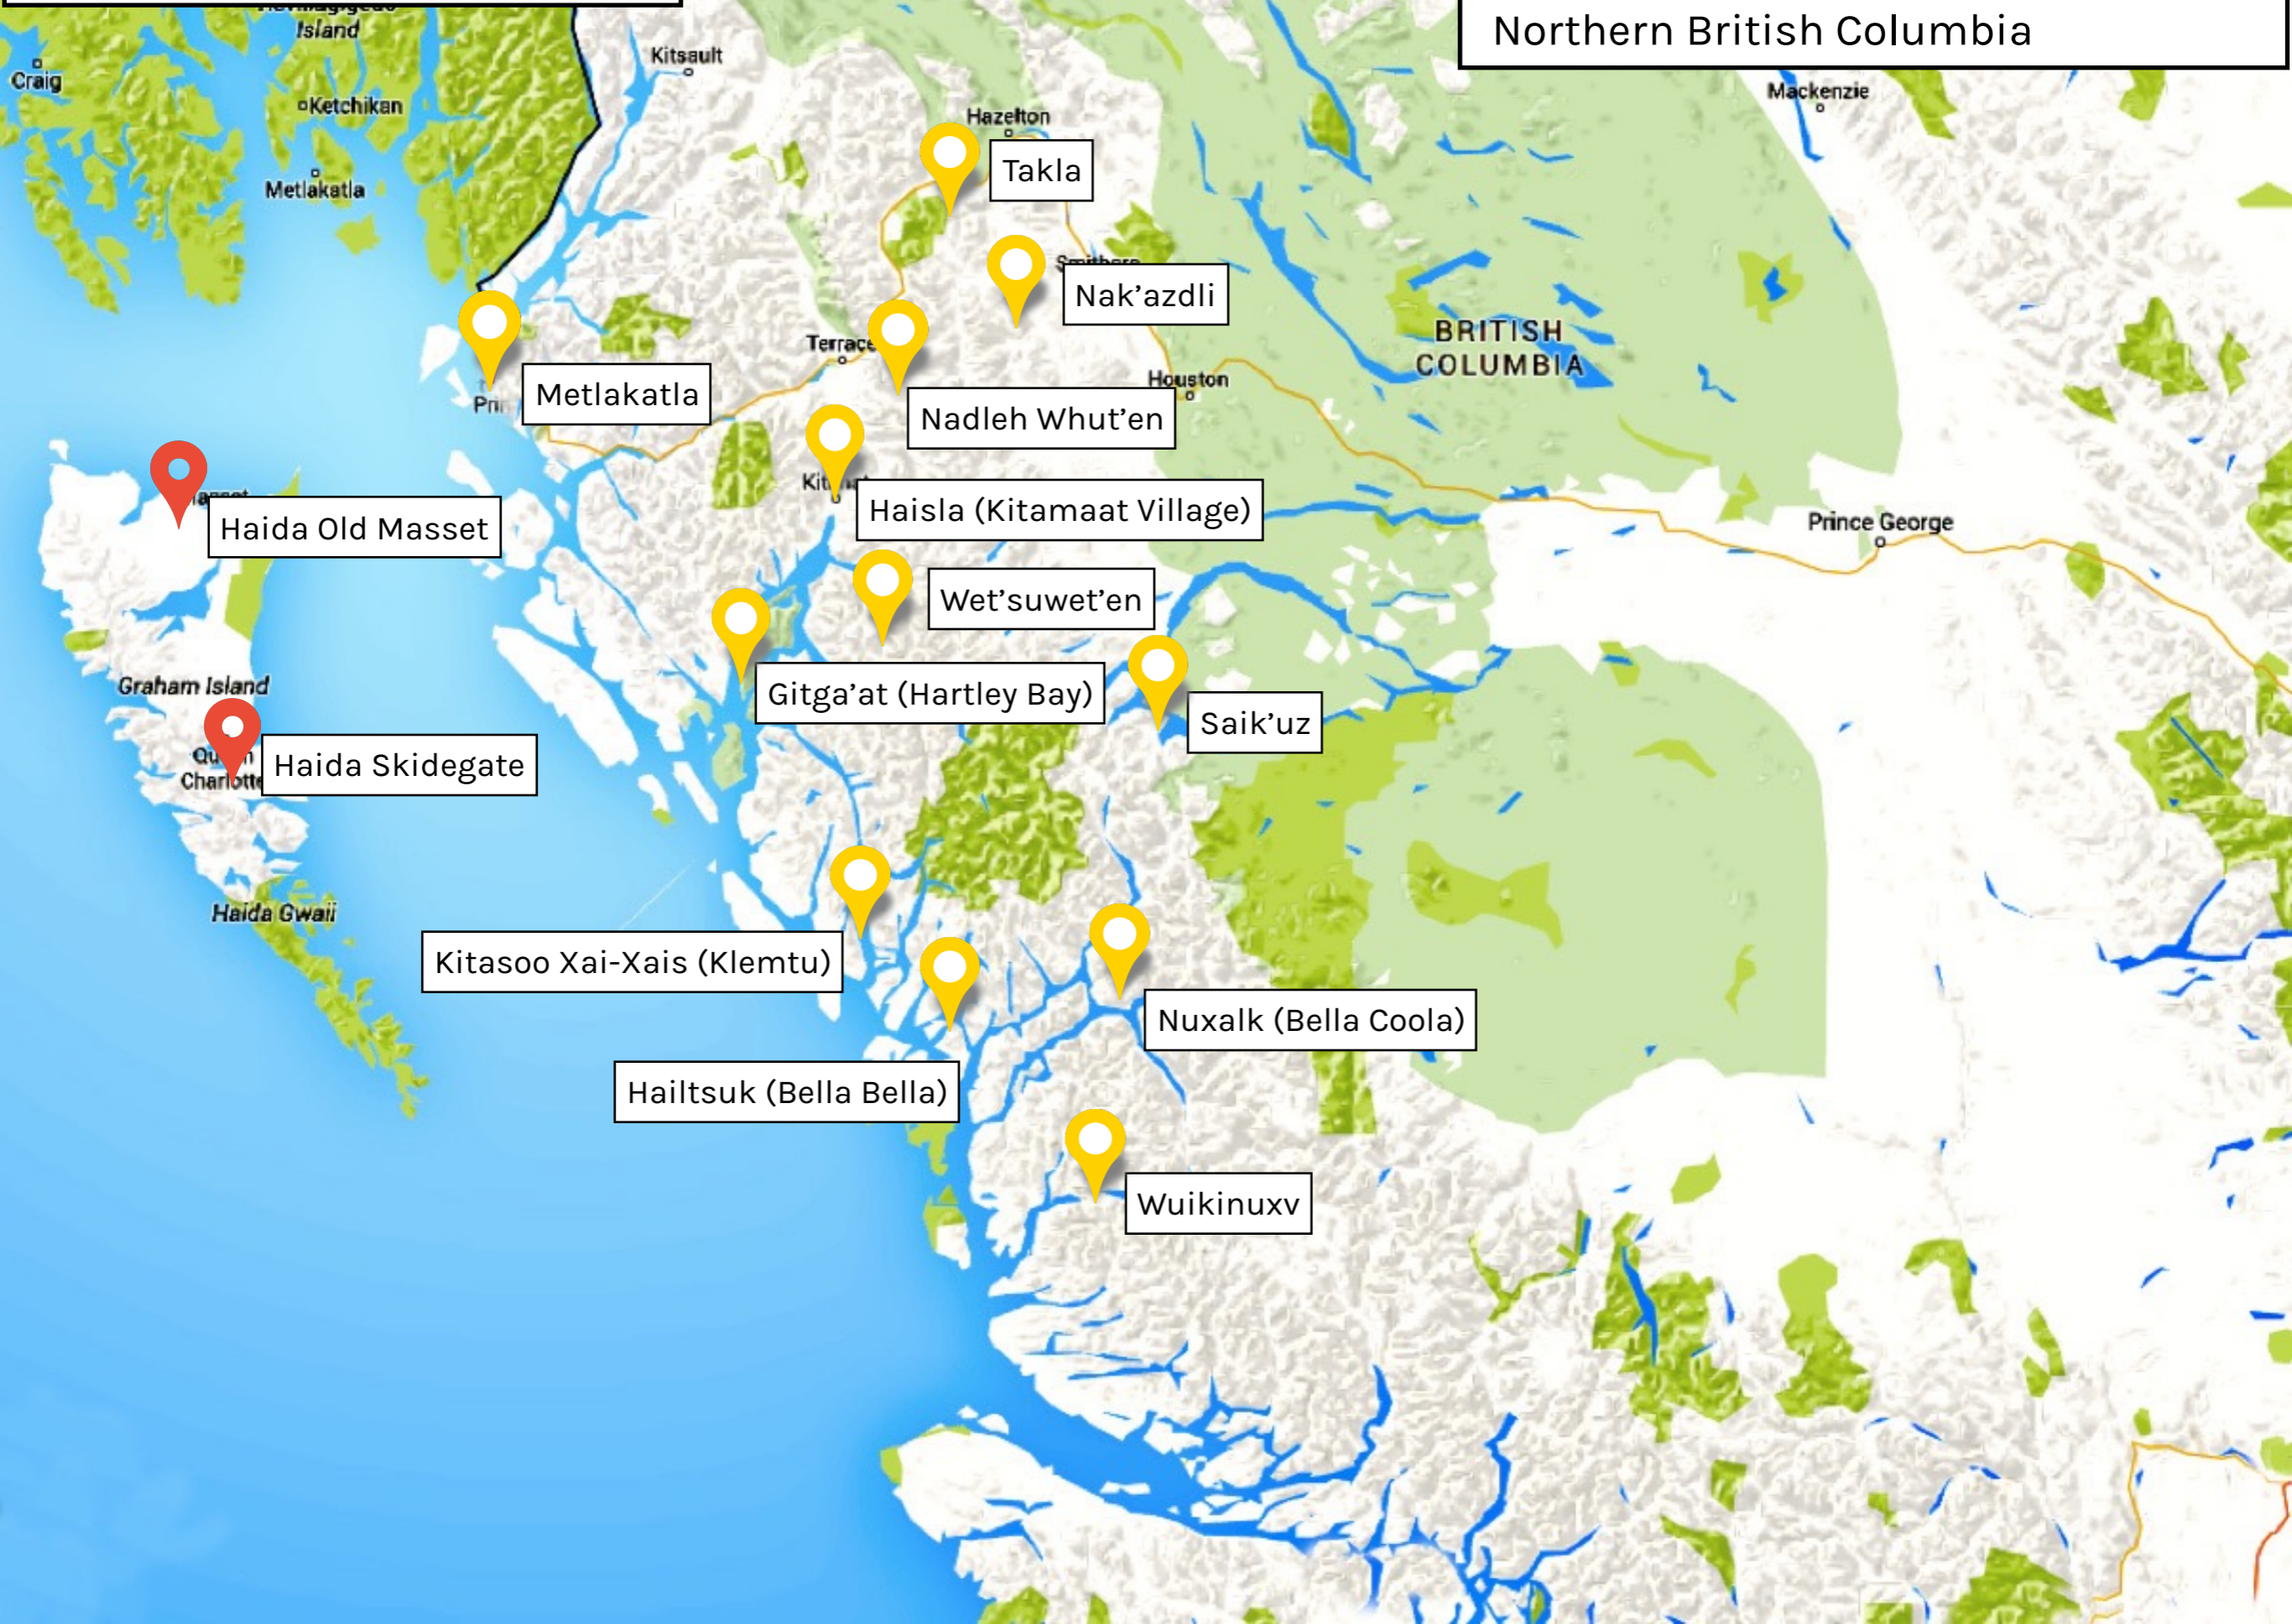

Hudson Bay Region, Nunavut

 Network installed  Network proposed

Nunavik Internet TV

Kativik Region, Quebec

Ivujivik

Salluit

Kangiqsujaq

Akulivik

Umiujaq

Kuujjuarapik/Whapmagoostui

Network installed  Network proposed 

Matawan Internet TV

Ring of Fire, Northern Ontario

Network installed  Network proposed 

Dene Internet TV

Mackenzie Valley, Northwest Territories

Network installed Network proposed

Haida / BCFN Internet TV Northern British Columbia

Haida Old Masset

Haida Skidegate

Metlakatla

Takla

Nak'azdli

Nadleh Whut'en

BRITISH COLUMBIA

Prince George

Mackenzie

Kitsault

Hazelton

Island

Ketchikan

Metlakatla