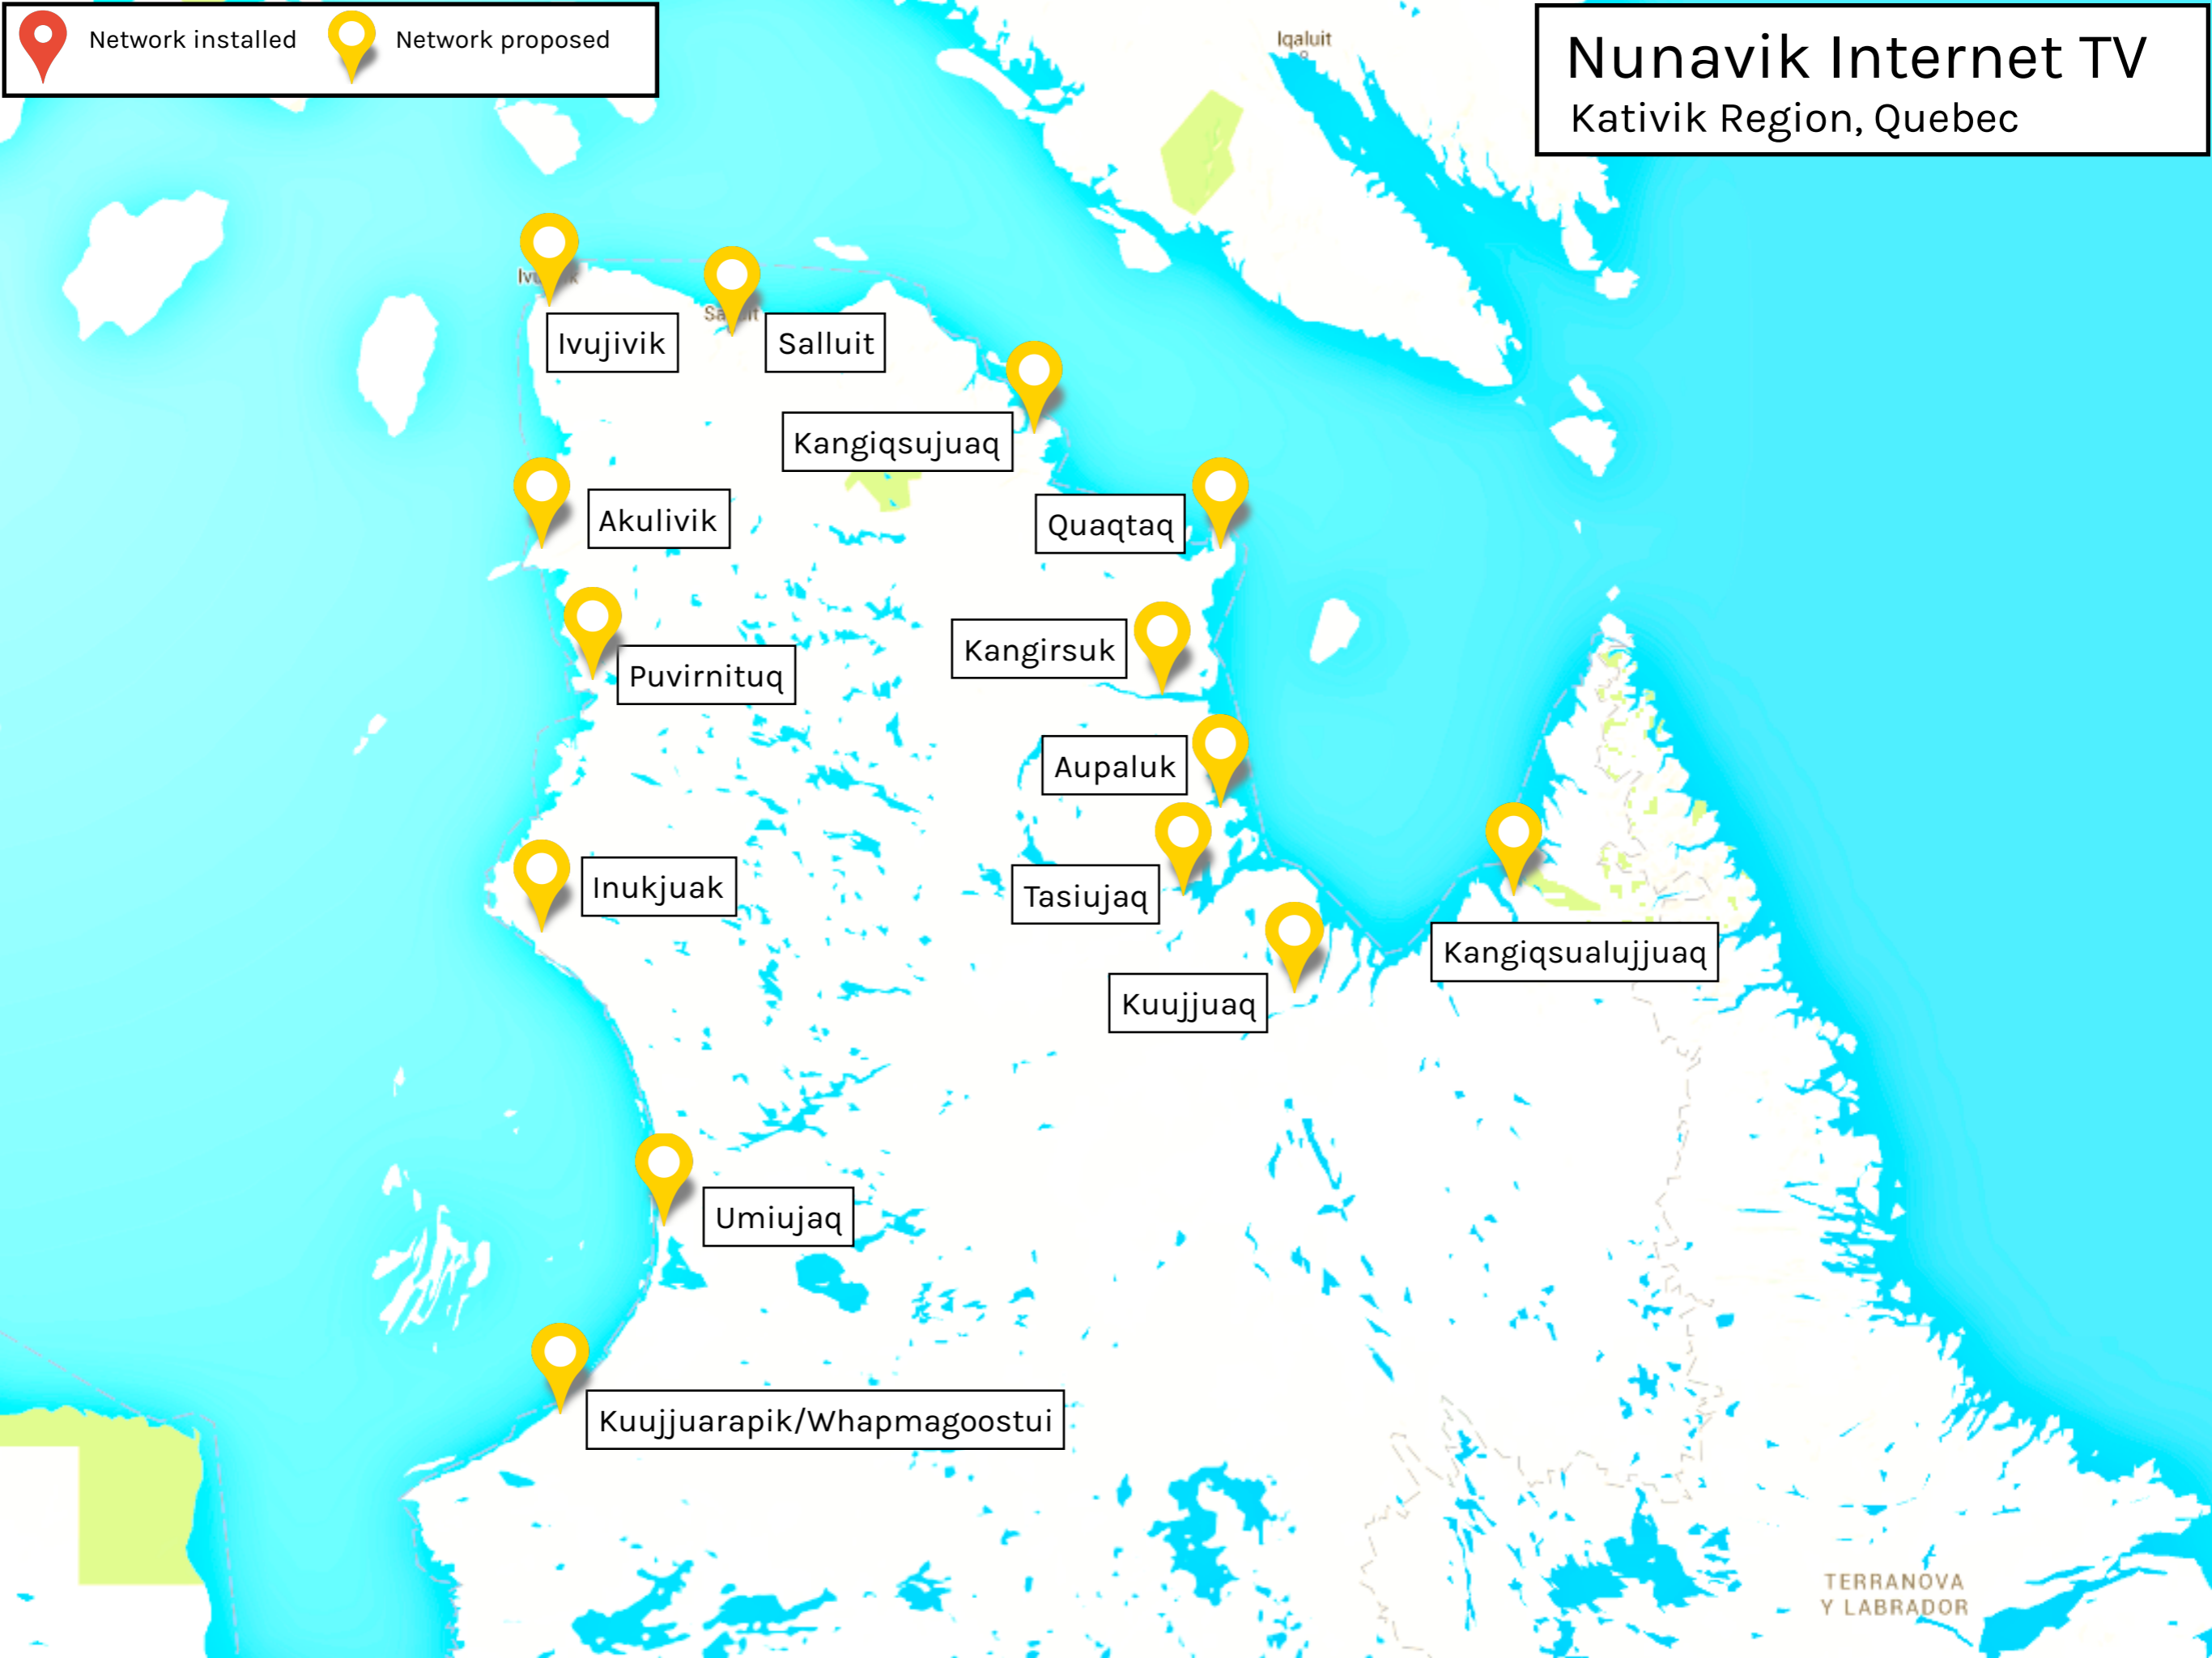

 Network installed  Network proposed

Qikiqtani Internet TV

Baffin Region, Nunavut

 Network installed  Network proposed

Kitikmeot Internet TV

Central Region, Nunavut

 Network installed  Network proposed

Kivalliq Internet TV

Hudson Bay Region, Nunavut

 Network installed  Network proposed

Nunavik Internet TV

Kativik Region, Quebec

Ivujivik

Salluit

Kangiqsujaq

Akulivik