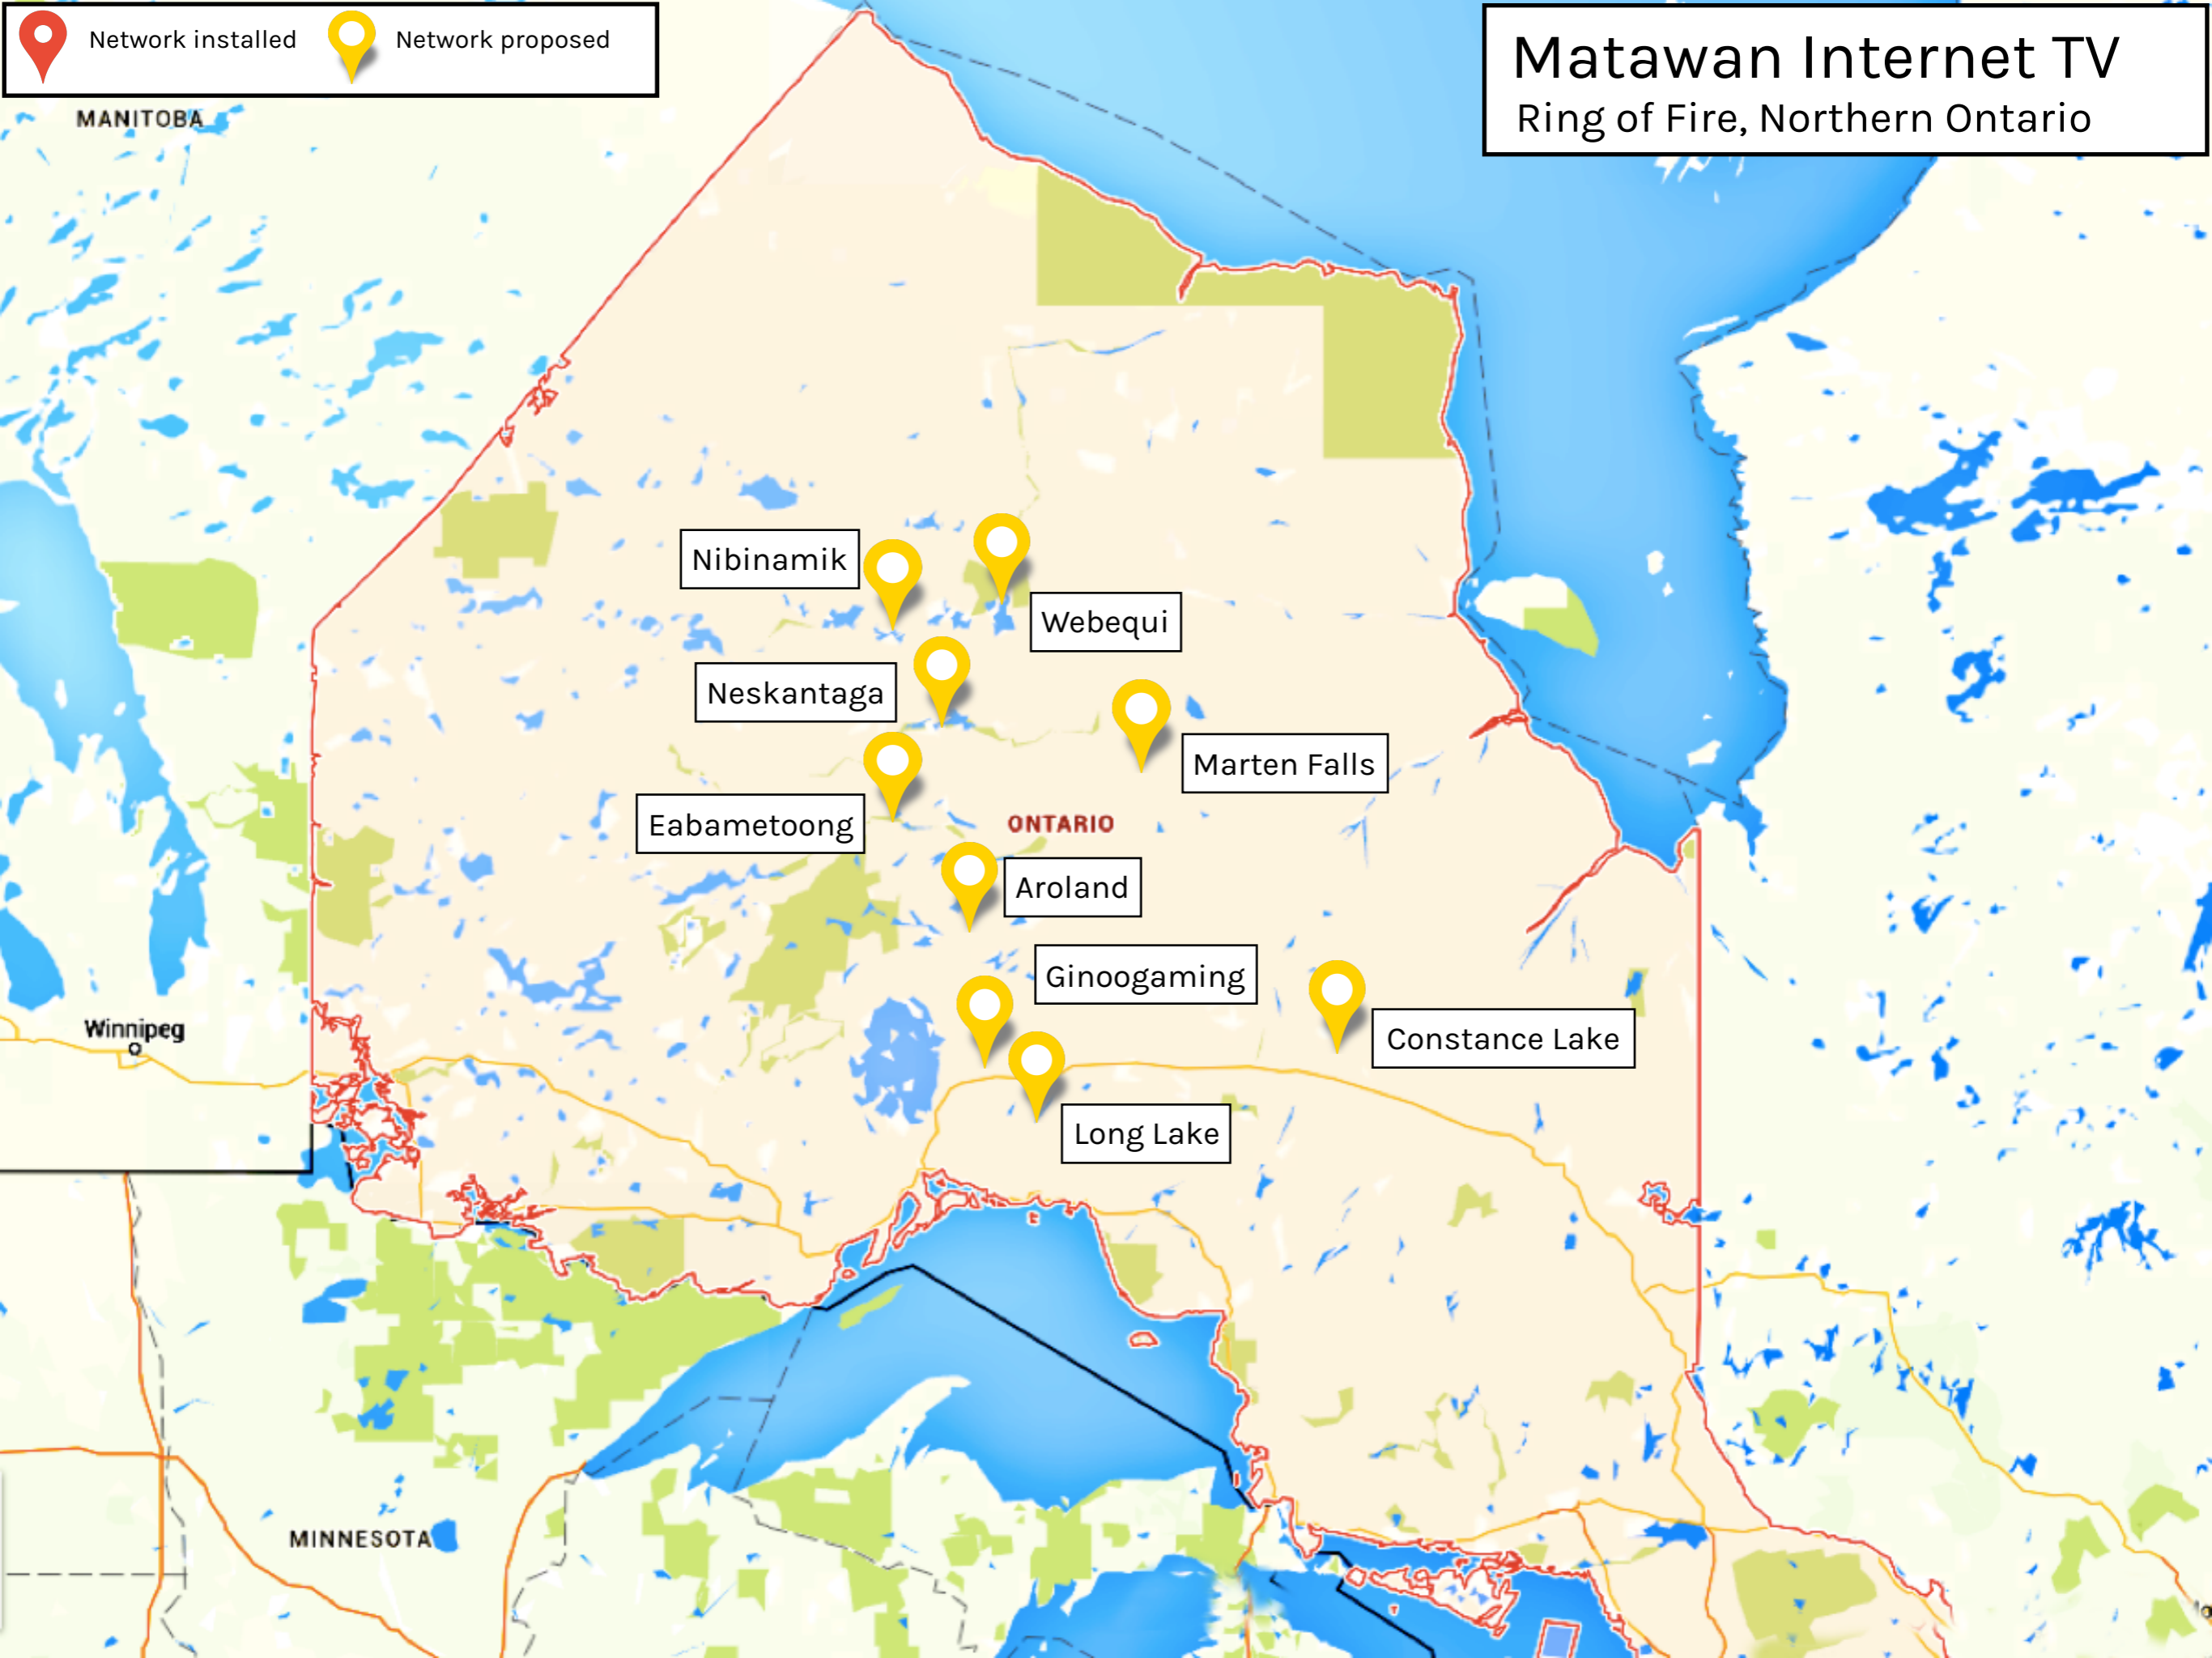

 Network installed  Network proposed

Qikiqtani Internet TV

Baffin Region, Nunavut

 Network installed  Network proposed

Kitikmeot Internet TV

Central Region, Nunavut

 Network installed  Network proposed

Kivalliq Internet TV

Hudson Bay Region, Nunavut

 Network installed  Network proposed

Nunavik Internet TV

Kativik Region, Quebec

Ivujivik

Salluit

Kangiqsujaq

Akulivik

Quaqtaq

Puvirnituaq

Kangirsuk

Aupaluk

Inukjuak

Tasiujaq

Kangiqsualujjuaq

Kuujjuaq

Umiujaq

Kuujjuarapik/Whapmagoostui

Network installed  Network proposed 

Matawan Internet TV

Ring of Fire, Northern Ontario

Network installed  Network proposed 

Dene Internet TV

Mackenzie Valley, Northwest Territories