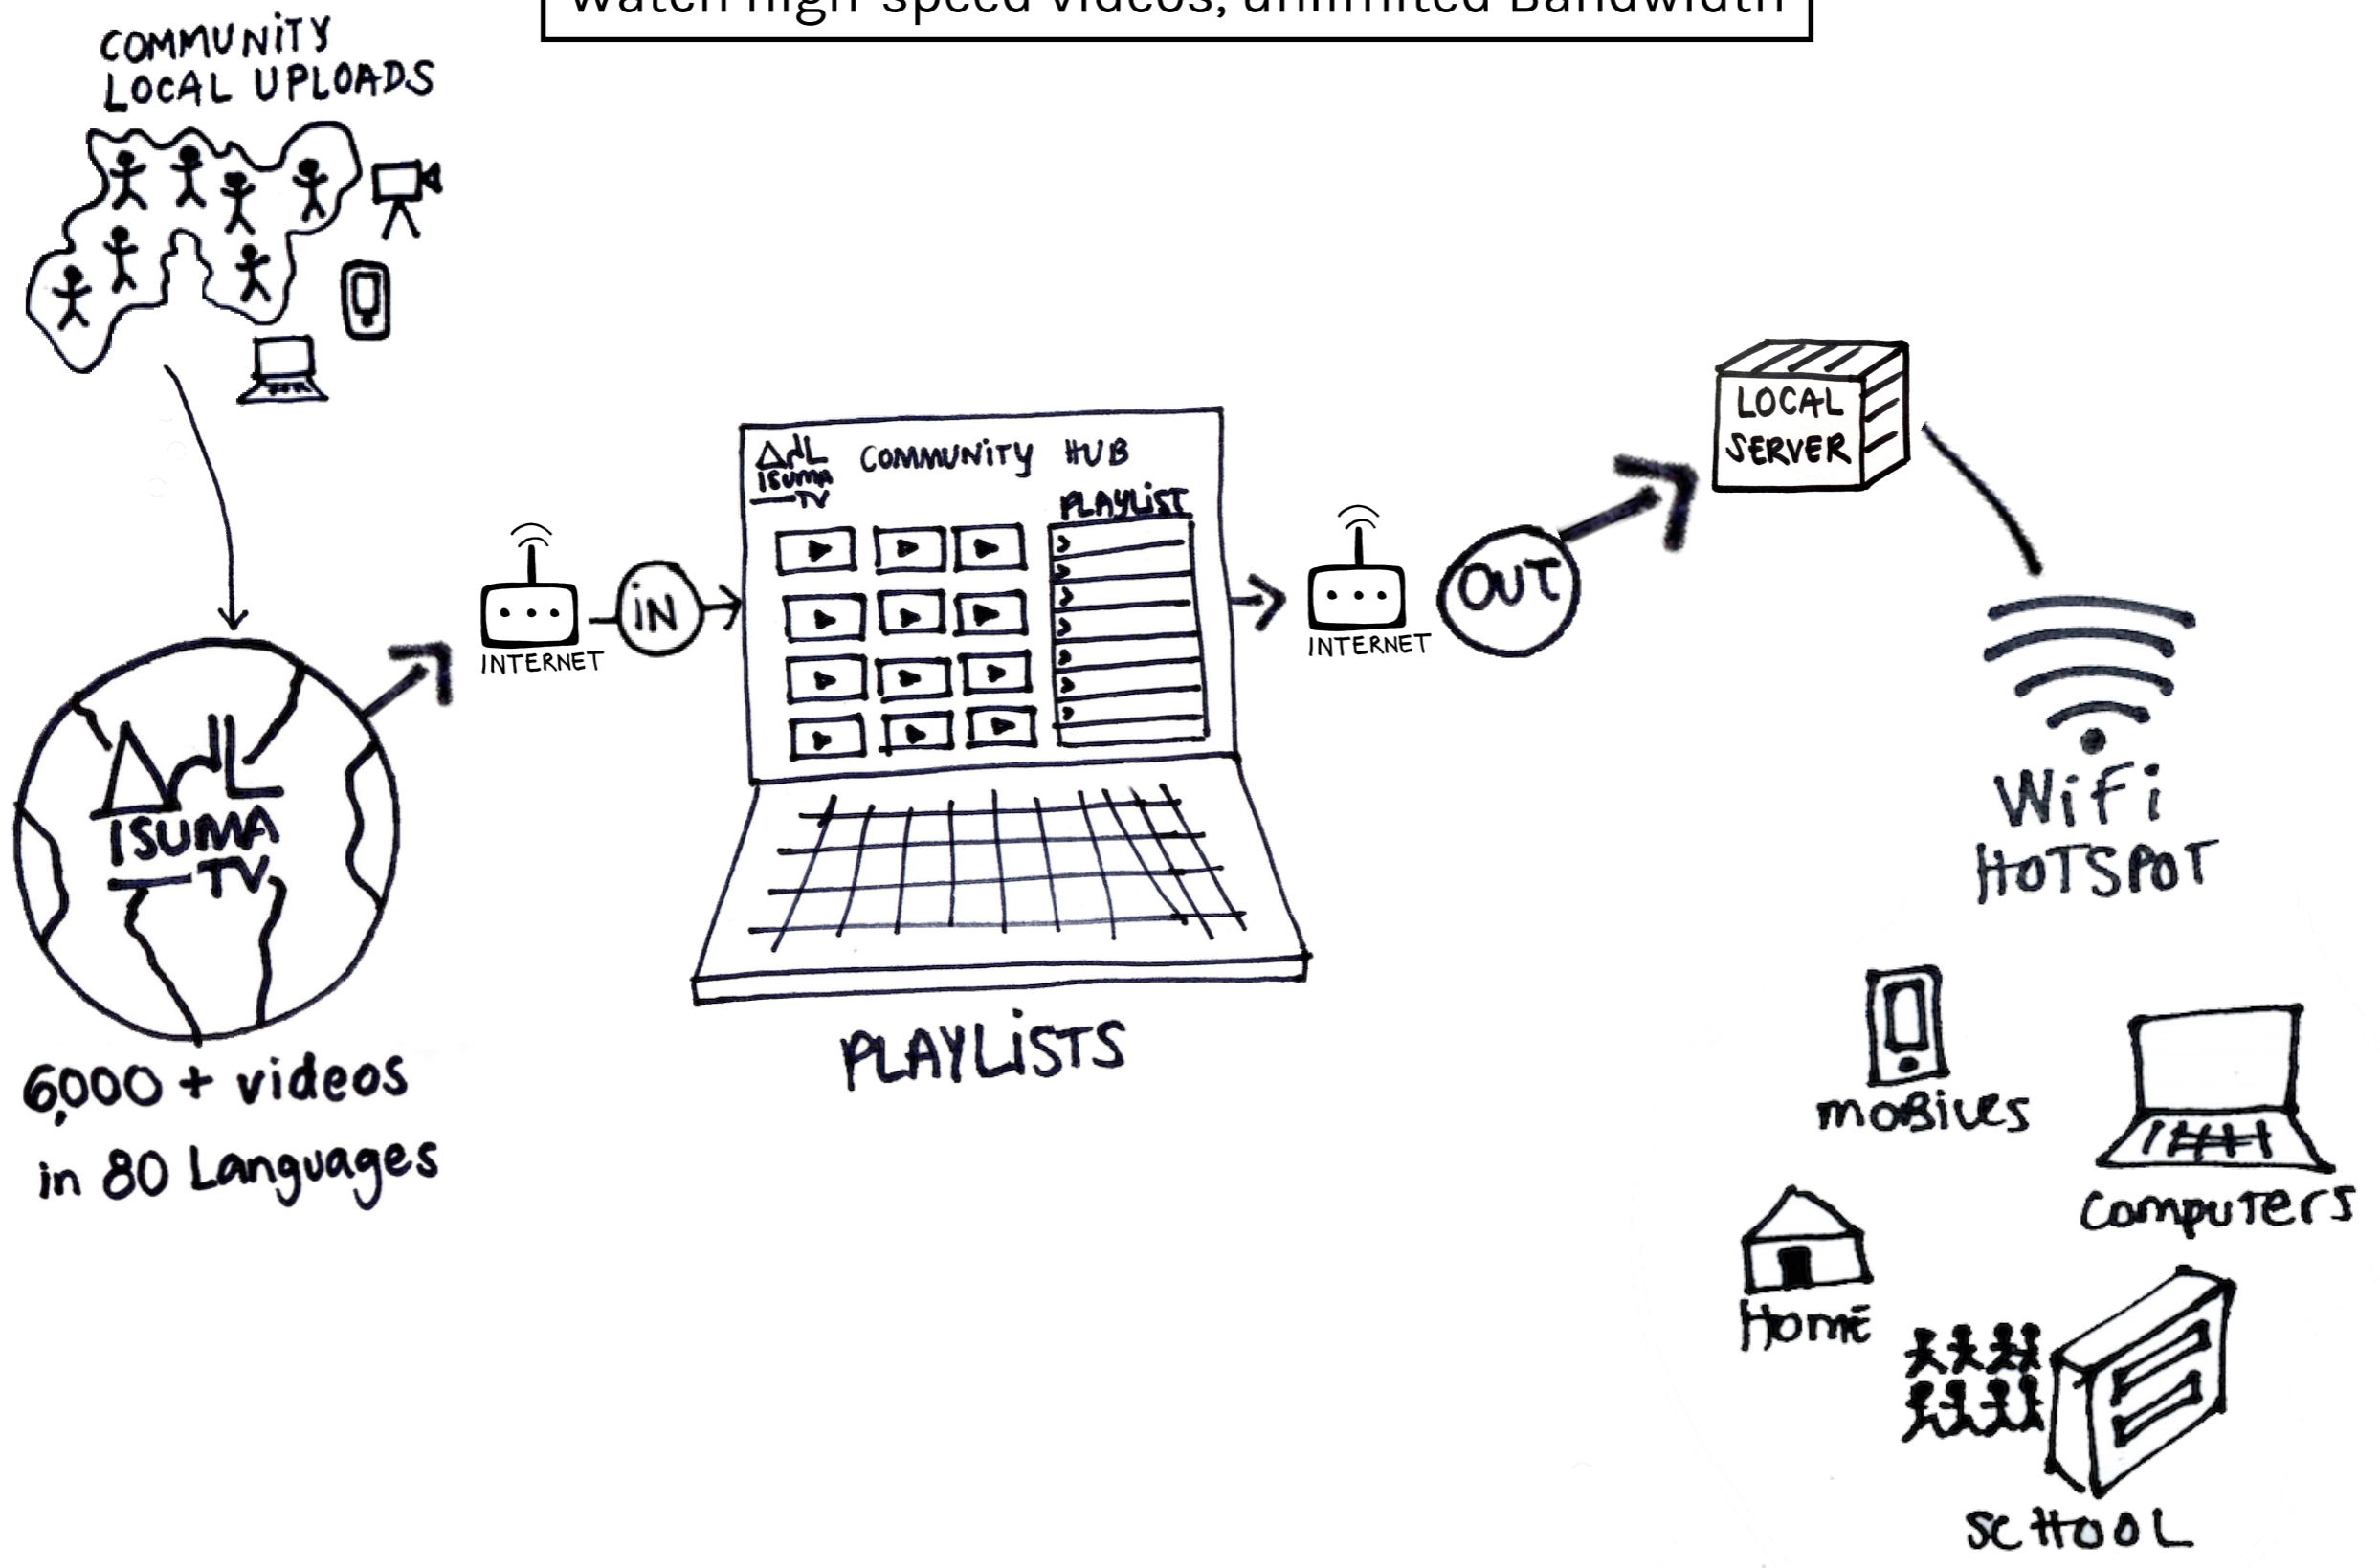

to cinema projections

How does the system work?

Broadcast Community TV Channel 24/7
Choose IsumaTV Programs + Local Videos

IsumaTV WiFi Network
Watch high-speed videos, unlimited Bandwidth

Community Radio Online