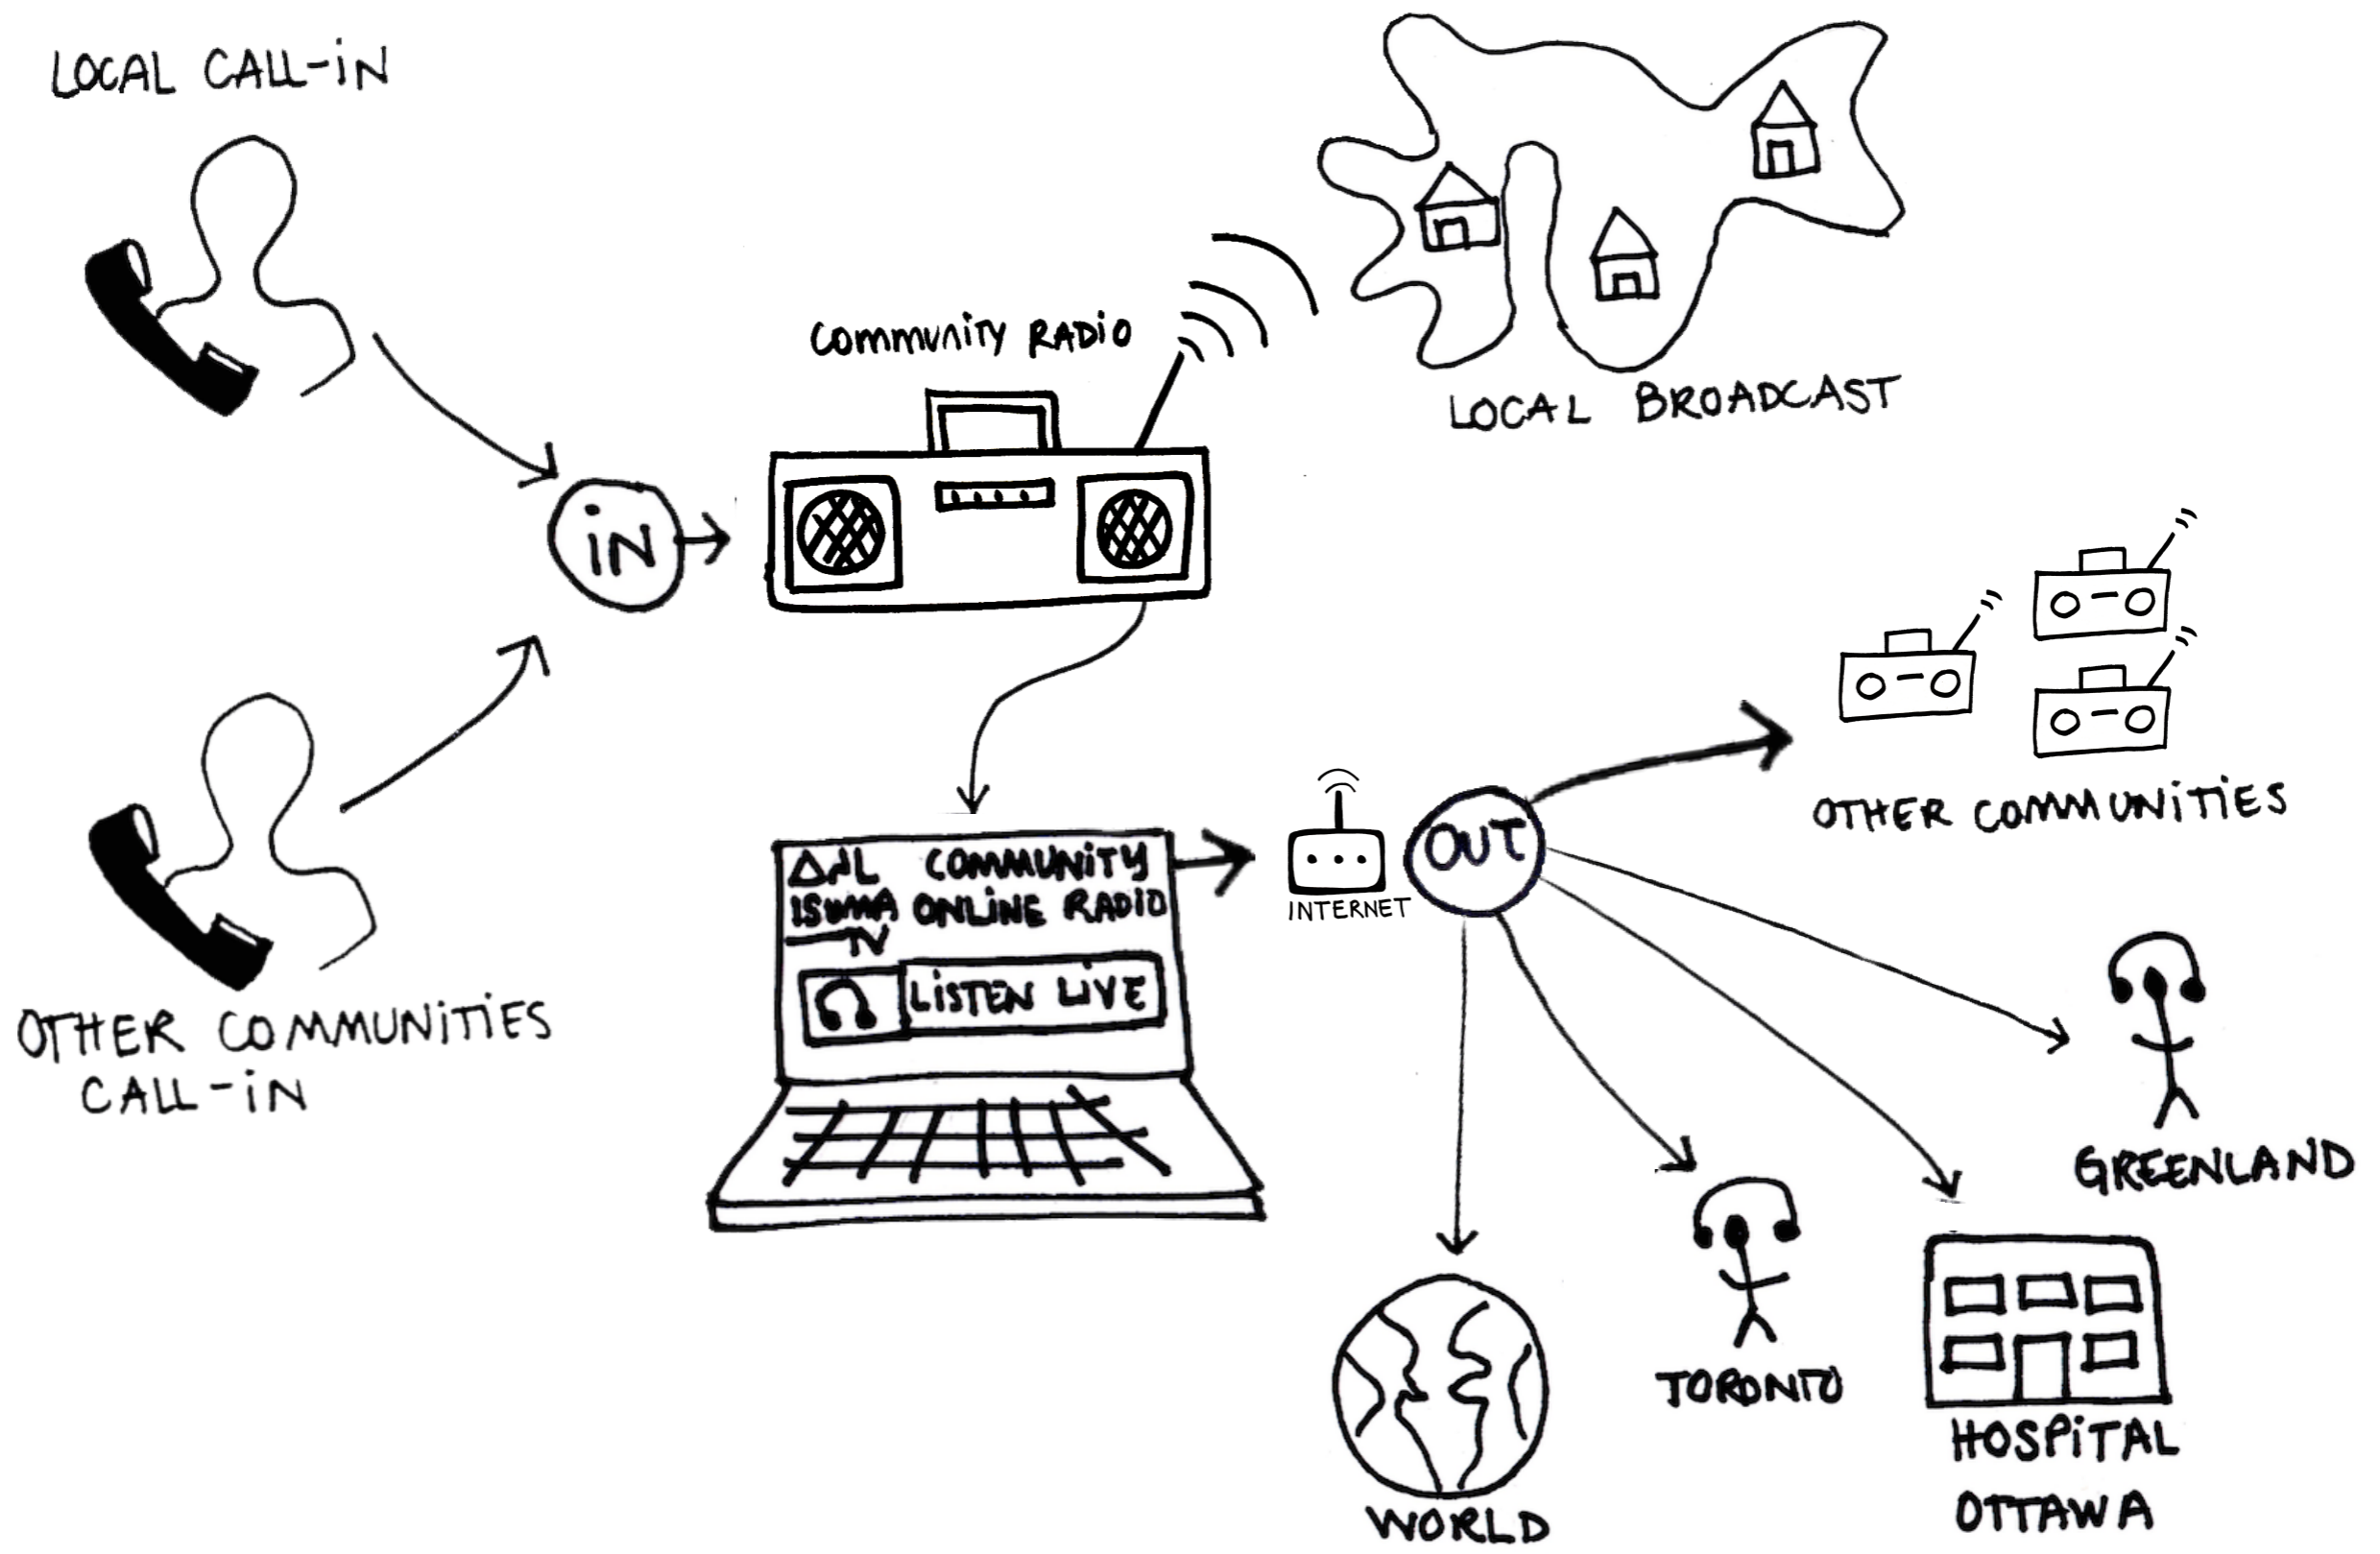

to cinema projections

How does the system work?

Broadcast Community TV Channel 24/7
Choose IsumaTV Programs + Local Videos

IsumaTV WiFi Network
Watch high-speed videos, unlimited Bandwidth

Community Radio Online

 Network installed  Network proposed

Qikiqtani Internet TV

Baffin Region, Nunavut

 Network installed  Network proposed

Kitikmeot Internet TV

Central Region, Nunavut

 Network installed  Network proposed

Kivalliq Internet TV