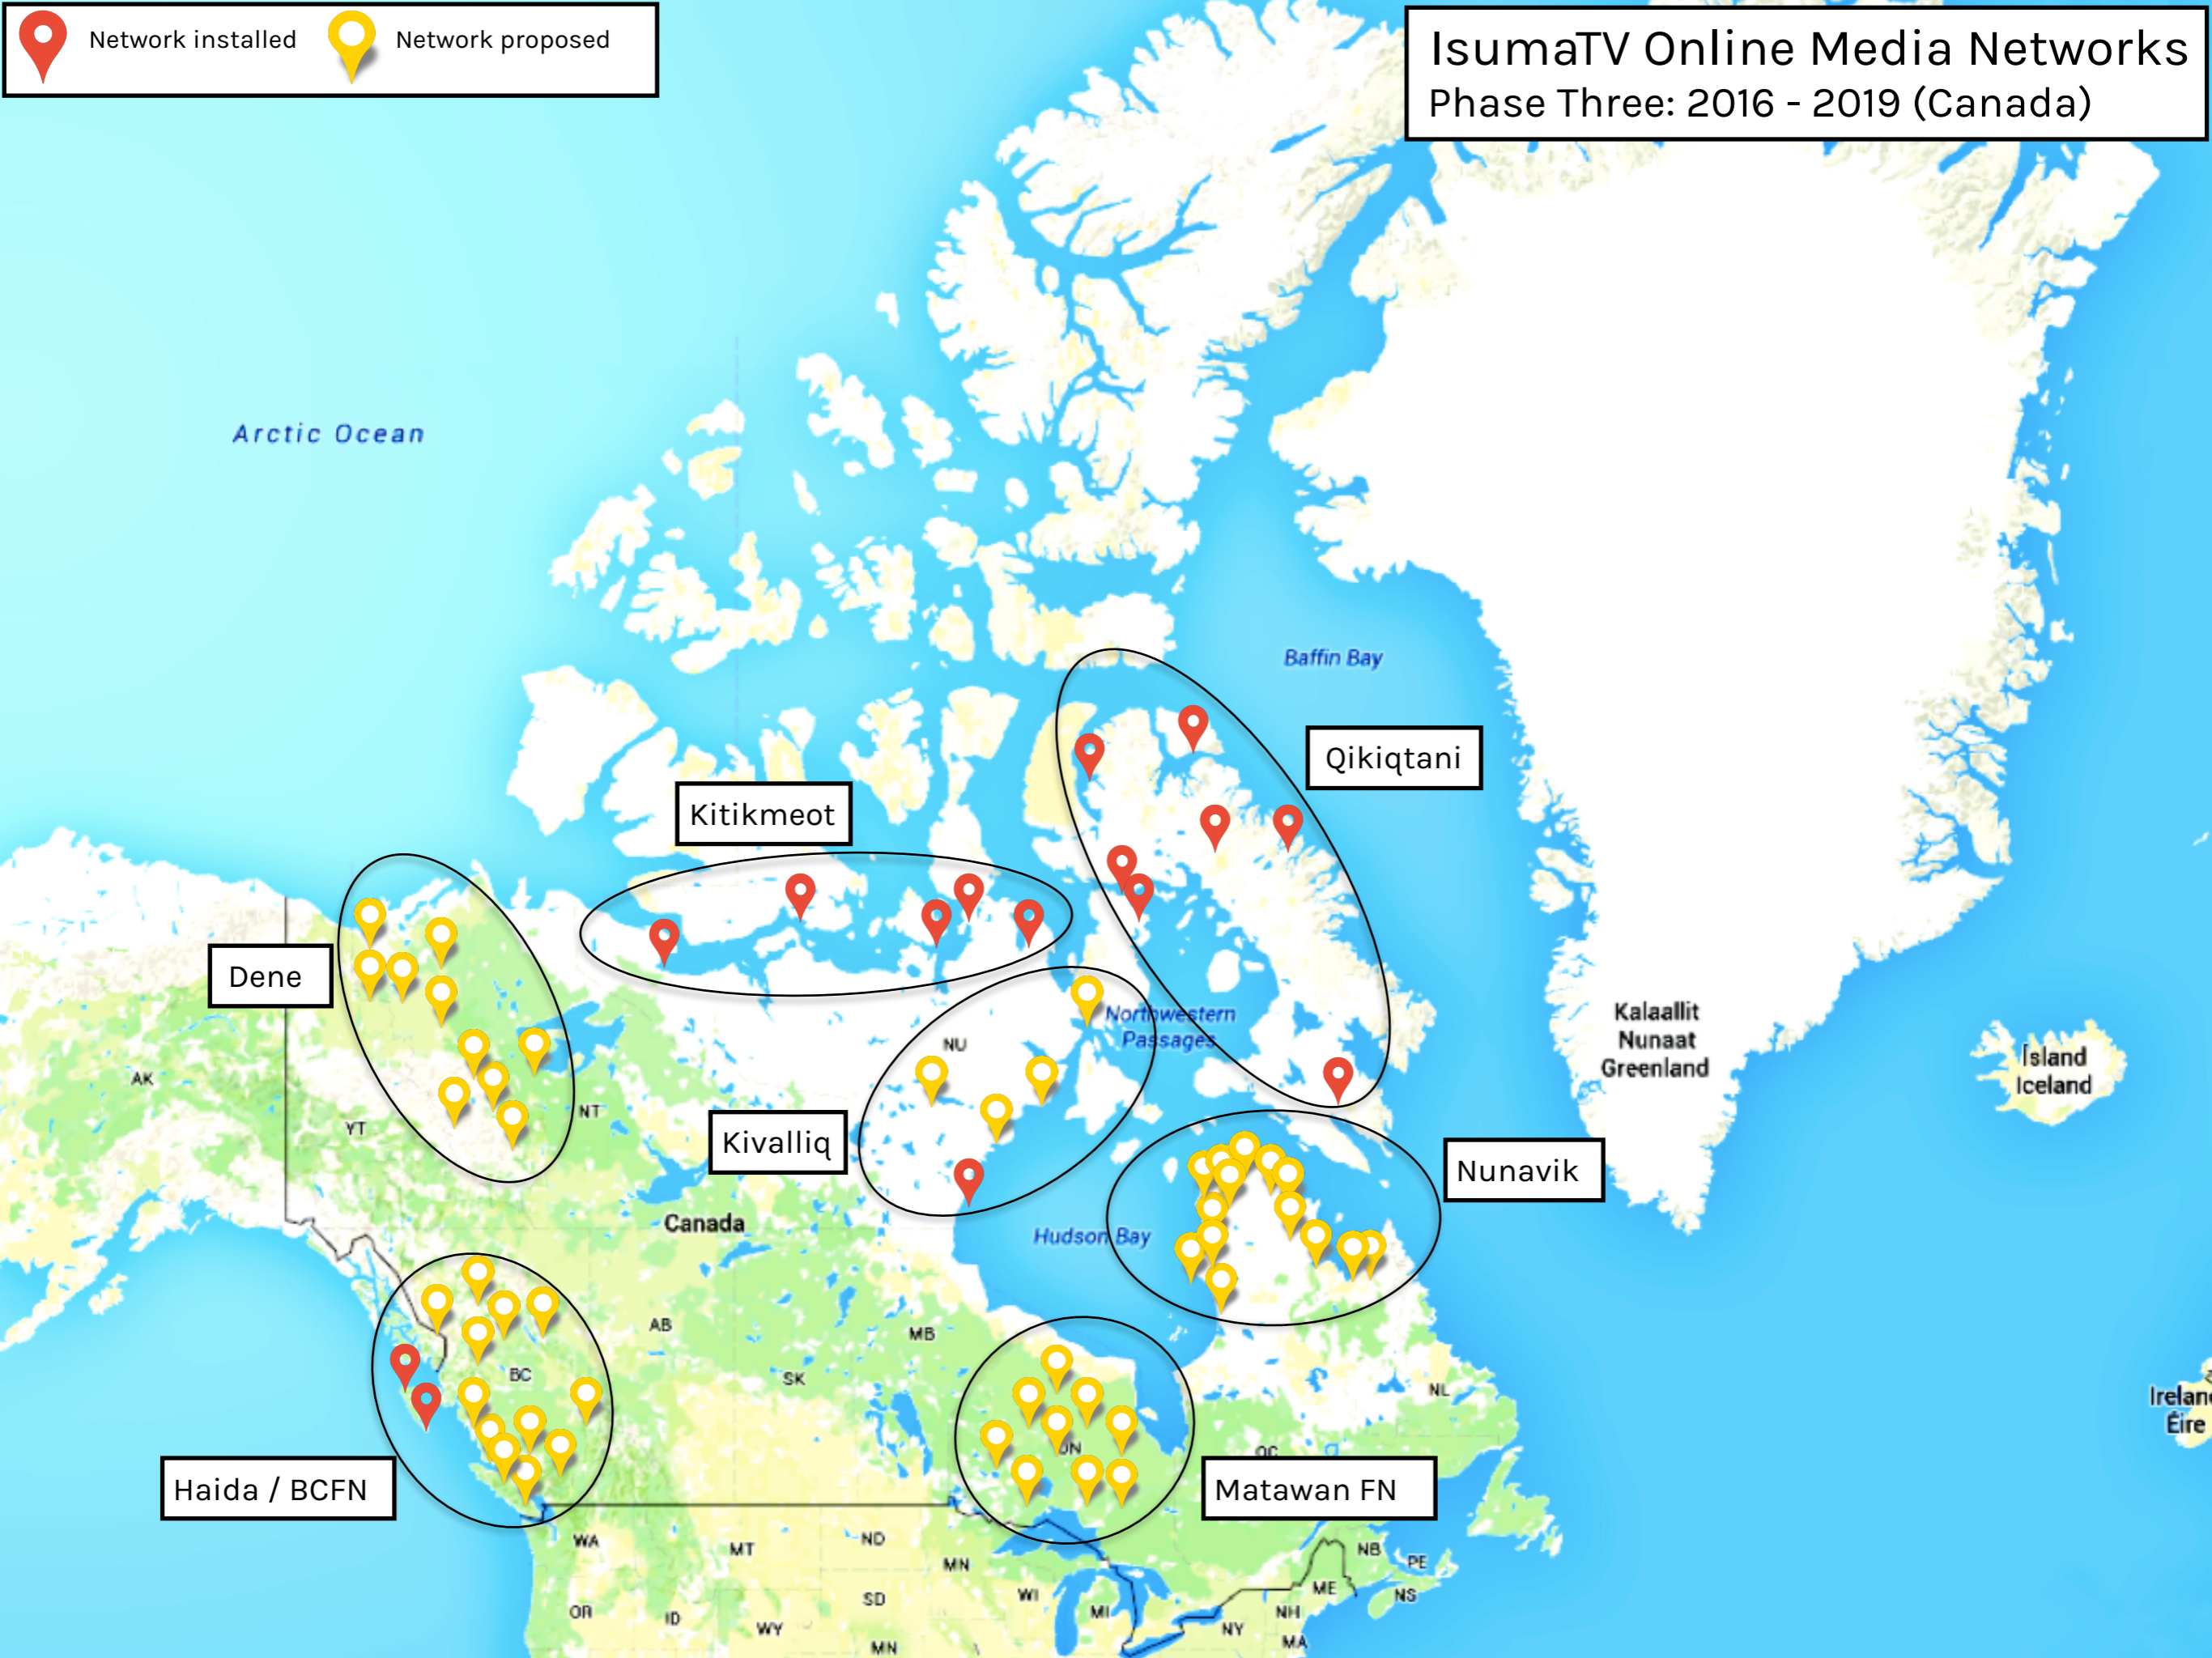

Hudson Bay Region, Nunavut

 Network installed  Network proposed

Nunavik Internet TV

Kativik Region, Quebec

Ivujivik

Salluit

Kangiqsujaq

Akulivik

BRITISH COLUMBIA

Prince George

Mackenzie

Kitsault

Hazelton

Island

Ketchikan

Metlakatla

Craig

Graham Island

Queen Charlotte

Haida Gwaii

 Network installed  Network proposed

IsumaTV Online Media Networks Phase Three: 2016 - 2019 (Canada)

What does it cost?

USE IsumaTV website